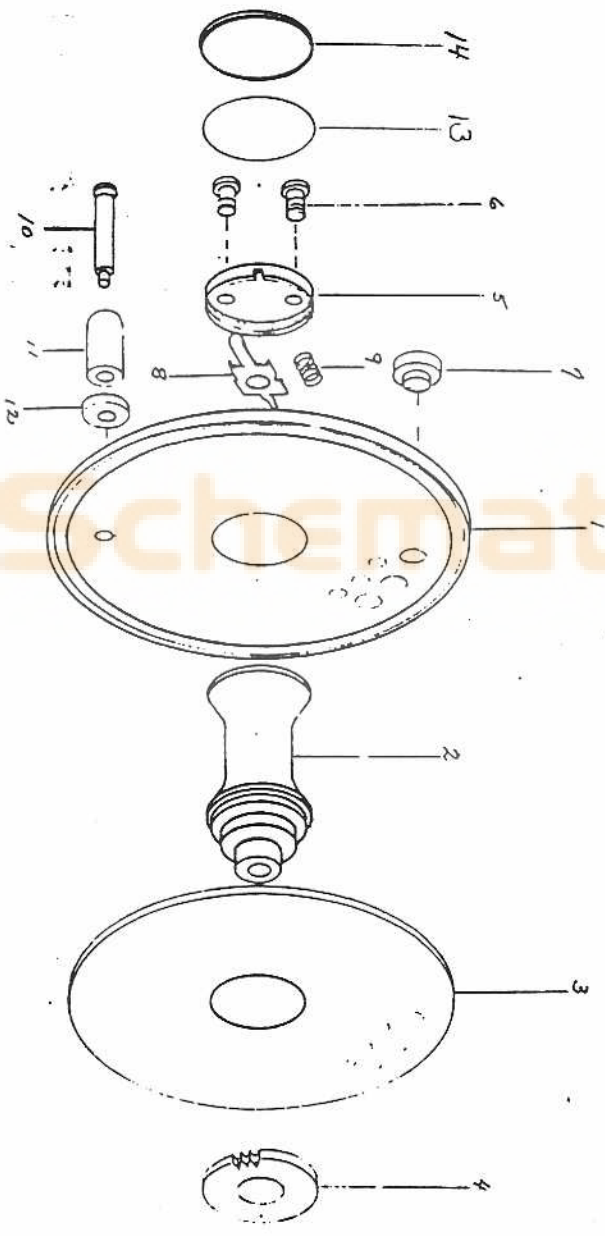

ME-78

NUMBER OF PART	QUANTITY
1 SKIRTED SPOOL SIDE 875	1
2 HUB 661	1
3 SPOOL SIDE 219A	1
4 GEAR 743	1
5 SPOOL CRP 251-P	1
6 SCREW 203	2
7 COUNTER BALANCE 870 3N	1
8 SPOOL LOCK 252-S	1
9 SPOOL LOCK SPRING 253-S	1
10 ROLLER PIN 230	1
11 CRANK KNOB 163 B	1
12 CRANK KNOB JACKET 162	1
13 GLUE BUTON 9501	1
14 MEDALLION 628-G	1